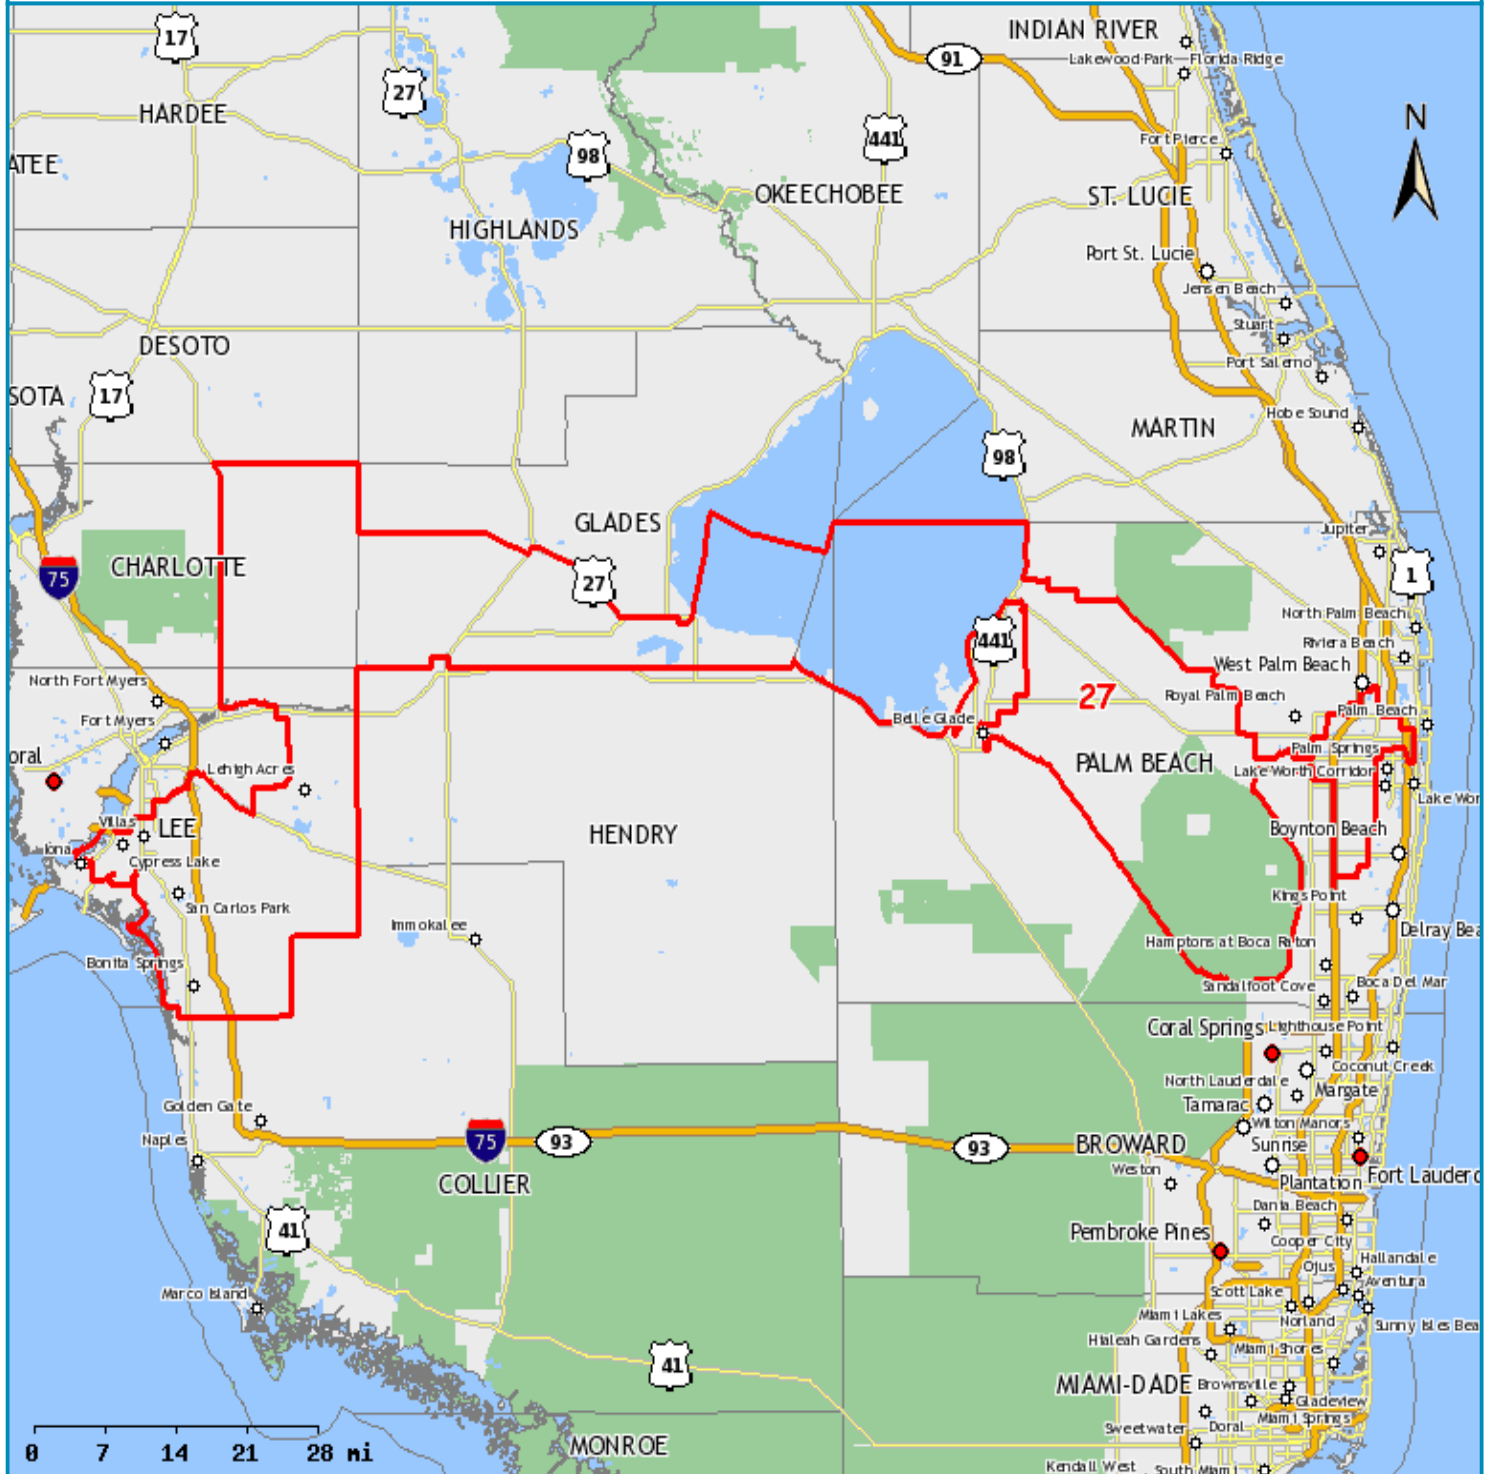

# Senator Lizbeth Benacquisto The Florida Senate, District 27

12165 West Forest Hill Blvd., Suite 1B  
Wellington, FL 33414-5727  
(561) 753-2440

- State Senate
- Limited Access
- US Highways
- State Roads
- County Roads
- Local Roads
- County Boundary
- Inland Water
- Open Space
- Cities/Places

Map produced by:  
The Florida Senate, Senator Mike Haridopolos, President  
Suite 409, The Capitol, 404 S. Monroe St., Tallahassee, FL 32399-1100  
Phone: (850) 487-5229; Website: <http://www.flsenate.gov>